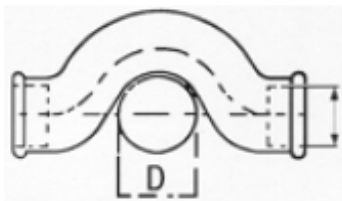

Crossover

Crossover

*AN "X" combined with green marking: in stock

* Red marking: 1 or 2 days

Dimension inch	size L mm	Part number
3/8"	76	03 0085 003
1/2"	92	03 0085 004
3/4"	112	03 0085 006
1"	140	03 0085 008